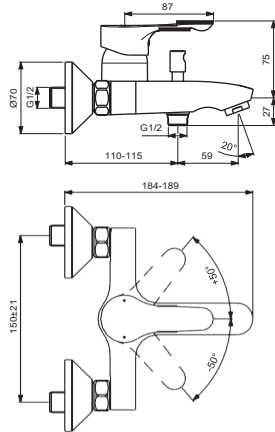

BC488AA

Pos.	Signify	Spare parts-Nr.	Quantity	Pos.	Signify	Spare parts-Nr.	Quantity
1	Lever,w/logo-set	B961564AA	1 Pcs.	15	Fiber ring	B950002AA	2 Pcs.
2	Screw M5x6	A860603NU	1 Pcs.	16	Nipple M19x1.5LH	Nipple	2 Pcs.
3	Cap decorative	B964696NU	1 Pcs.	17	O-Ring Ø15.6x1.78	O-ring	2 Pcs.
4	Rosette	B961229AA	1 Pcs.	18	Coupling nut	Coupling Nut	2 Pcs.
5+pos.6	Screw M42x1.5	B961230NU	1 Pcs.				
6	O-Ring Ø39.1x1.3		1 Pcs.				
7	Cartridge Ø35mm	B961480NU	1 Pcs.				
8	Body shower		1 Pcs.				
9	O-Ring Ø10x1.5	B960645NU	1 Pcs.				
10	Nipple G1/2-M12x1	B960646AA	1 Pcs.				
11	Non return valve	B961346NU	1 Pcs.				
12	S-connection-compl.	B950002AA	1 Pcs.				
13	S-connector G3/4	B950002AA	2 Pcs.				
14	Rosette	A963489AA	1 Pcs.				

ALPHA

BC654AA

www.idealstandard-dily.cz

BC676AA

Pos.	Signify	Spare parts-Nr.	Quantity	Pos.	Signify	Spare parts-Nr.	Quantity
1	Lever, w/logo-set	B961564AA	1 Pcs.	15	Rosette	A963489AA	1 Pcs.
2	Screw M5x6	A860603NU	1 Pcs.	16	Fiber ring	B950002AA	2 Pcs.
3	Cap decorative	B964696NU	1 Pcs.	17	Nipple M19x1.5LH	Nipple	2 Pcs.
4	Rosette	B961229AA	1 Pcs.	18	O-Ring Ø15.6x1.78	O-ring	2 Pcs.
5	Screw M4x1.5	B961230NU	1 Pcs.	19	Coupling nut	Coupling Nut	2 Pcs.
6	O-Ring Ø39.1x1.3		1 Pcs.	20	Sh.hose L1500mm-compl.	B960604AA	1 Pcs.
7	Cartridge Ø35mm,w/click	B961478NU	1 Pcs.	21	Wall bracket fixed	B9467AA	1 Pcs.
8	Body bath/shower		1 Pcs.	22	Handspray 1F,80mm	Handspray	1 Pcs.
9	Perlator M24x1-D	A960537AA	1 Pcs.				
10	Pull knob	B960486AA	1 Pcs.				
11	Diverter automatic	B960167AA	1 Pcs.				
12	Rv-patrone	A960944NU	1 Pcs.				
13	S-connection-compl.		1 Pcs.				
14	S-connector G3/4		2 Pcs.				