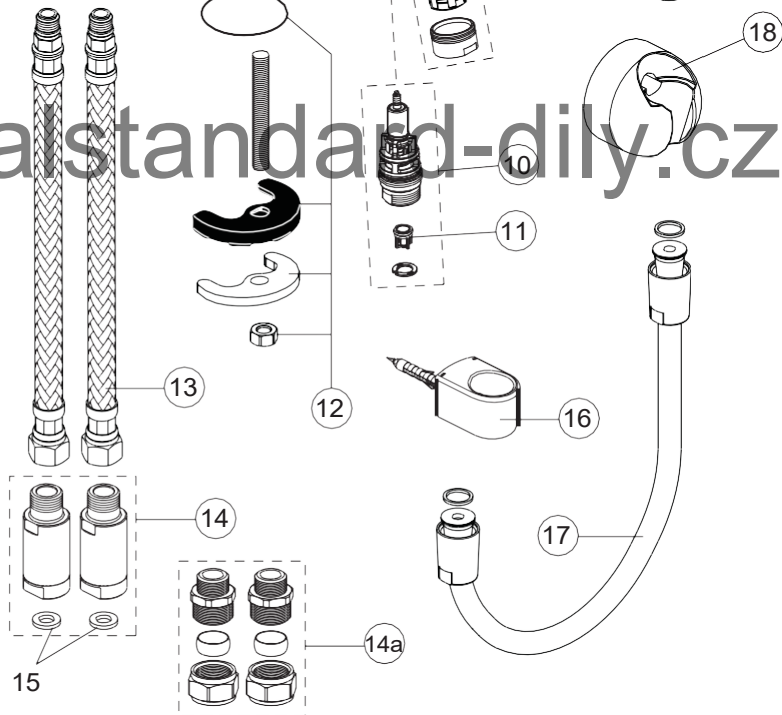

ALPHA

Ideal Standard

Pos.	Signify	Spare parts-Nr.	Quantity	Pos.	Signify	Spare parts-Nr.	Quantity
1	Lever, w/logo-compl.	B961564AA	1 Set				
2	Screw M5x6	A860603NU	3 Pcs.				
3	Cap decorative	B964696NU	3 Pcs.				
4	Cap	B964697AA	1 Pcs.				
5	Screw M37x1.5	B964698NU	1 Pcs.				
6	Cartridge Ø35mm, w/click	B961478NU	1 Pcs.				
7	Tub.spout U130mm-compl.	B961202AA	1 Set				
7a	Tub.spout U230mm-compl.	B960962AA	1 Set				
8	Aerator cache M16.5x1	B960497NU	1 Pcs.				
9	Sealing set for tub.spout	B960839NU	1 Set				
10	Rosette decorative	B960712AA	1 Pcs.				
11	Fixation kit	B964702NU	1 Pcs.				
12	Fl.pexhose G3/8/L445mm	A963600NU	1 Pcs.				

ALPHA

Ideal Standard

BC681AA

BC655AA

www.idealstandard-dily.cz

Pos.	Signify	Spare parts-Nr.	Quantity	Pos.	Signify	Spare parts-Nr.	Quantity
1	Lever,w/logo-set	B961564AA	1 Pcs.	14	Noice reducer for flex hoses	A963777AT	1 Pcs.
2	Screw M5x6	A860603NU	1 Pcs.	14a	Connector-set G3/8,Ø15	B960845NU	1 Set
3	Cap decorative	B964696NU	1 Pcs.	15	Fiber ring Ø14.5x8x2	A963307NU	2 Pcs.
4	Cap	B964697AA	1 Pcs.	16	Shower hose bracket	B1364AA	1 Pcs.
5	Screw M3.8x1.5	B961474NU	1 Pcs.	17	Flexible hose G1/2 /L1800	A963173NU	1 Pcs.
6	Cartridge Ø35mm,w/click	B961480NU	1 Pcs.	18	Wall bracket fixed	B9467AA	1 Pcs.
7	Body bath/shower		1 Pcs.	19	Handspray 1F,80mm	Handspray	1 Pcs.
8	Perlator M24x1-D	A960537AA	1 Pcs.				
9	Pull knob for diverter	B960486AA	1 Pcs.				
10	Diverter automatic	B960167AA	1 Pcs.				
11	Rv-patrone	A960944NU	2 Pcs.				
12	Connecting set	B964701NU	1 Set				
13	Flex hose G3/8 M12x1/L430	A963449NU	1 Pcs.				