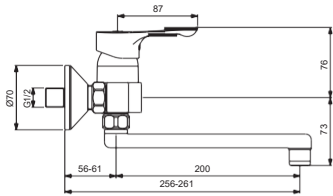

ALPHA

BC654AA

www.idealstandard-dily.cz

BC676AA

Pos.	Signify	Spare parts-Nr.	Quantity	Pos.	Signify	Spare parts-Nr.	Quantity
1	Lever, w/logo-set	B961564AA	1 Pcs.	15	Rosette	A963489AA	1 Pcs.
2	Screw M5x6	A860603NU	1 Pcs.	16	Fiber ring	B950002AA	2 Pcs.
3	Cap decorative	B964696NU	1 Pcs.	17	Nipple M19x1.5LH	Nipple	2 Pcs.
4	Rosette	B961229AA	1 Pcs.	18	O-Ring Ø15.6x1.78	O-ring	2 Pcs.
5	Screw M4x1.5	B961230NU	1 Pcs.	19	Coupling nut	Coupling Nut	2 Pcs.
6	O-Ring Ø39.1x1.3		1 Pcs.	20	Sh.hose L1500mm-compl.	B960604AA	1 Pcs.
7	Cartridge Ø35mm,w/click	B961478NU	1 Pcs.	21	Wall bracket fixed	B9467AA	1 Pcs.
8	Body bath/shower		1 Pcs.	22	Handspray 1F,80mm	Handspray	1 Pcs.
9	Perlator M24x1-D	A960537AA	1 Pcs.				
10	Pull knob	B960486AA	1 Pcs.				
11	Diverter automatic	B960167AA	1 Pcs.				
12	Rv-patrone	A960944NU	1 Pcs.				
13	S-connection-compl.		1 Pcs.				
14	S-connector G3/4		2 Pcs.				

BC649AA

BC661AA

www.idealstandard-dily.cz

Pos.	Signify	Spare parts-Nr.	Quantity	Pos.	Signify	Spare parts-Nr.	Quantity
1	Lever,w/logo-compl.	B961564AA	1 Pcs.	12	Cast spout	Cast spout	1 Pcs.
2	Screw M5x6	A860603NU	1 Pcs.	12a	Tub.spout 200mm-compl.	B964585AA	1 Set
3	Cap decorative	B964696NU	1 Pcs.	13	Casc.perlator M24x1-A	A960321AA	1 Pcs.
4	Rosette	B961229AA	1 Pcs.	13a	Perlator M22x1-A	B960828AA	1 Pcs.
5	Screw M42x1.5	B961230NU	1 Pcs.	14	S-connection-compl.	B950002AA	1 Pcs.
6	O-Ring Ø39.1x1.3		1 Pcs.	15	S-connector G3/4	B950002AA	2 Pcs.
7	Cartridge Ø35mm,w/click	B961478NU	1 Pcs.	16	Rosette	A963489AA	1 Pcs.
8	Body shower		1 Pcs.	17	Fiber ring	B950002AA	2 Pcs.
9	O-Ring Ø18.2x1.7	A961640NU	2 Pcs.	18	Nipple M19x1.5LH	Nipple	2 Pcs.
10	Nipple M22x1-M18x1.5	B960018AA	1 Pcs.	19	O-Ring Ø15.6x1.78	O-ring	2 Pcs.
10a	Nipple M22x1/G3/4	B960286AA	1 Pcs.	20	Coupling nut	Coupling nut	2 Pcs.
11	O-Ring Ø17.5x2.4	B960024NU	1 Pcs.				
11a	O-Ring Ø13.1x1.6		1 Pcs.				
11b	O-Ring Ø13x2.5	A962728NU	2 Pcs.				