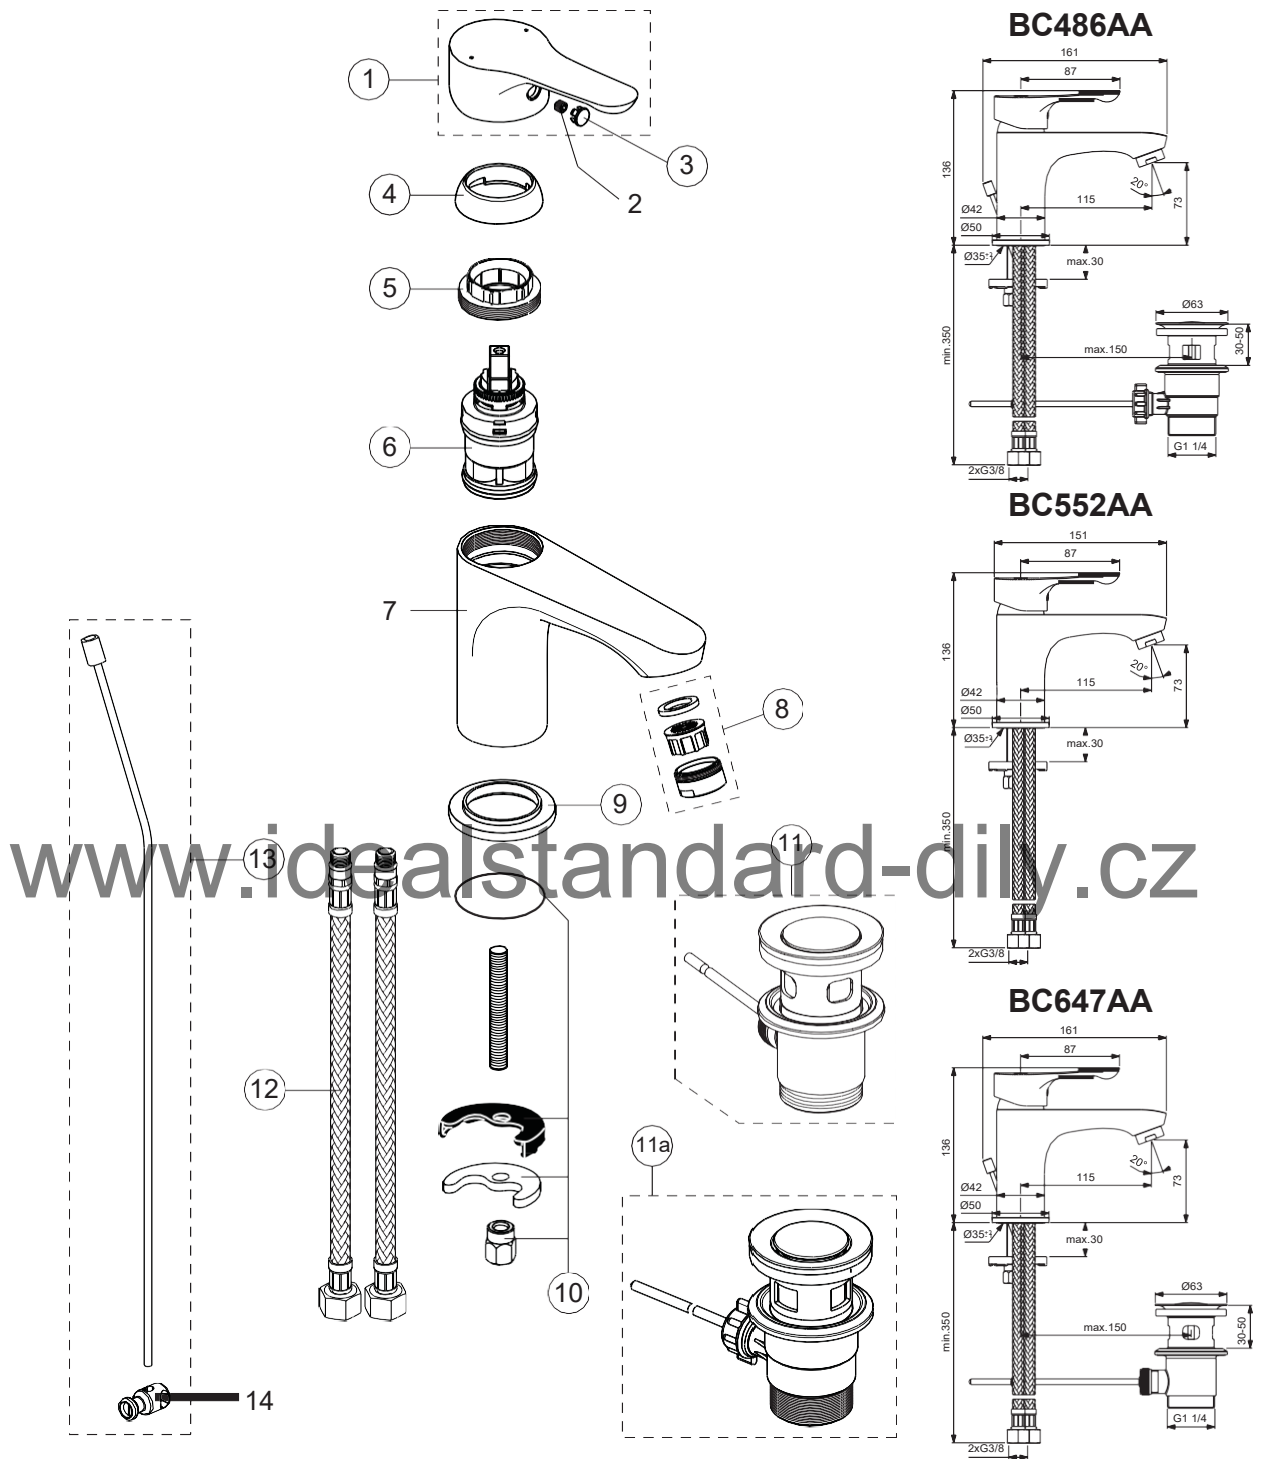

ALPHA

Pos.	Signify	Spare parts-Nr.	Quantity	Pos.	Signify	Spare parts-Nr.	Quantity
1	Lever,w/logo-compl.	B961564AA	1 Set	14	Pop up waste shackle	A963404NU	1 Pcs.
2	Screw M5x6	A860603NU	1 Pcs.				
3	Cap decorative	B964696NU	1 Pcs.				
4	Cap	B964697AA	1 Pcs.				
5	Screw M38x1.5	B961474NU	1 Pcs.				
6	Cartridge Ø35mm,w/click	B961476NU	1 Pcs.				
7	Body basin		1 Pcs.				
8	Casc.perlator M24x1-A	A960321AA	1 Pcs.				
9	Rosette decorative	B960712AA	1 Pcs.				
10	Connecting set	B964702NU	1 Pcs.				
11	Pop-up drain ass.	A962991AA	1 Pcs.				
11a	Pop-up waste-plastic	B964550AA	1 Pcs.				
12	Flex pexhose G3/8 /L445	A963600NU	1 Pcs.				
13	Pop up waste-compl.	B961384AA	1 Pcs.				

BC488AA

Pos.	Signify	Spare parts-Nr.	Quantity	Pos.	Signify	Spare parts-Nr.	Quantity
1	Lever,w/logo-set	B961564AA	1 Pcs.	15	Fiber ring	B950002AA	2 Pcs.
2	Screw M5x6	A860603NU	1 Pcs.	16	Nipple M19x1.5LH	Nipple	2 Pcs.
3	Cap decorative	B964696NU	1 Pcs.	17	O-Ring Ø15.6x1.78	O-ring	2 Pcs.
4	Rosette	B961229AA	1 Pcs.	18	Coupling nut	Coupling Nut	2 Pcs.
5+pos.6	Screw M42x1.5	B961230NU	1 Pcs.				
6	O-Ring Ø39.1x1.3		1 Pcs.				
7	Cartridge Ø35mm	B961480NU	1 Pcs.				
8	Body shower		1 Pcs.				
9	O-Ring Ø10x1.5	B960645NU	1 Pcs.				
10	Nipple G1/2-M12x1	B960646AA	1 Pcs.				
11	Non return valve	B961346NU	1 Pcs.				
12	S-connection-compl.	B950002AA	1 Pcs.				
13	S-connector G3/4	B950002AA	2 Pcs.				
14	Rosette	A963489AA	1 Pcs.				