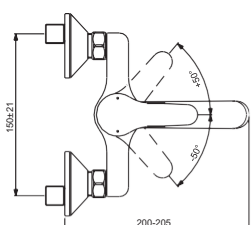

ALPHA

BC654AA

www.idealstandard-dily.cz

BC676AA

Pos.	Signify	Spare parts-Nr.	Quantity	Pos.	Signify	Spare parts-Nr.	Quantity
1	Lever, w/logo-set	B961564AA	1 Pcs.	15	Rosette	A963489AA	1 Pcs.
2	Screw M5x6	A860603NU	1 Pcs.	16	Fiber ring	B950002AA	2 Pcs.
3	Cap decorative	B964696NU	1 Pcs.	17	Nipple M19x1.5LH	Nipple	2 Pcs.
4	Rosette	B961229AA	1 Pcs.	18	O-Ring Ø15.6x1.78	O-ring	2 Pcs.
5	Screw M4x1.5	B961230NU	1 Pcs.	19	Coupling nut	Coupling Nut	2 Pcs.
6	O-Ring Ø39.1x1.3		1 Pcs.	20	Sh.hose L1500mm-compl.	B960604AA	1 Pcs.
7	Cartridge Ø35mm,w/click	B961478NU	1 Pcs.	21	Wall bracket fixed	B9467AA	1 Pcs.
8	Body bath/shower		1 Pcs.	22	Handspray 1F,80mm	Handspray	1 Pcs.
9	Perlator M24x1-D	A960537AA	1 Pcs.				
10	Pull knob	B960486AA	1 Pcs.				
11	Diverter automatic	B960167AA	1 Pcs.				
12	Rv-patrone	A960944NU	1 Pcs.				
13	S-connection-compl.		1 Pcs.				
14	S-connector G3/4		2 Pcs.				

BC649AA

BC661AA

www.idealstandard-dily.cz

Pos.	Signify	Spare parts-Nr.	Quantity	Pos.	Signify	Spare parts-Nr.	Quantity
1	Lever,w/logo-compl.	B961564AA	1 Pcs.	12	Cast spout	Cast spout	1 Pcs.
2	Screw M5x6	A860603NU	1 Pcs.	12a	Tub.spout 200mm-compl.	B964585AA	1 Set
3	Cap decorative	B964696NU	1 Pcs.	13	Casc.perlator M24x1-A	A960321AA	1 Pcs.
4	Rosette	B961229AA	1 Pcs.	13a	Perlator M22x1-A	B960828AA	1 Pcs.
5	Screw M42x1.5	B961230NU	1 Pcs.	14	S-connection-compl.	B950002AA	1 Pcs.
6	O-Ring Ø39.1x1.3		1 Pcs.	15	S-connector G3/4	B950002AA	2 Pcs.
7	Cartridge Ø35mm,w/click	B961478NU	1 Pcs.	16	Rosette	A963489AA	1 Pcs.
8	Body shower		1 Pcs.	17	Fiber ring	B950002AA	2 Pcs.
9	O-Ring Ø18.2x1.7	A961640NU	2 Pcs.	18	Nipple M19x1.5LH	Nipple	2 Pcs.
10	Nipple M22x1-M18x1.5	B960018AA	1 Pcs.	19	O-Ring Ø15.6x1.78	O-ring	2 Pcs.
10a	Nipple M22x1/G3/4	B960286AA	1 Pcs.	20	Coupling nut	Coupling nut	2 Pcs.
11	O-Ring Ø17.5x2.4	B960024NU	1 Pcs.				
11a	O-Ring Ø13.1x1.6		1 Pcs.				
11b	O-Ring Ø13x2.5	A962728NU	2 Pcs.				