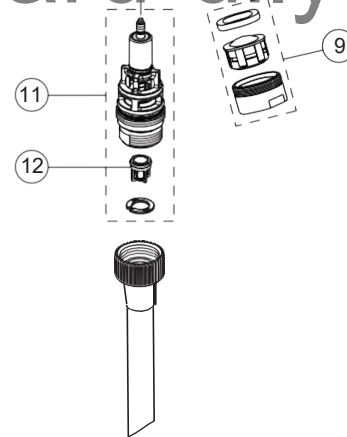

BC676AA

Pos.	Signify	Spare parts-Nr.	Quantity	Pos.	Signify	Spare parts-Nr.	Quantity
1	Lever, w/logo-set	B961564AA	1 Pcs.	15	Rosette	A963489AA	1 Pcs.
2	Screw M5x6	A860603NU	1 Pcs.	16	Fiber ring	B950002AA	2 Pcs.
3	Cap decorative	B964696NU	1 Pcs.	17	Nipple M19x1.5LH	Nipple	2 Pcs.
4	Rosette	B961229AA	1 Pcs.	18	O-Ring Ø15.6x1.78	O-ring	2 Pcs.
5	Screw M4x1.5	B961230NU	1 Pcs.	19	Coupling nut	Coupling Nut	2 Pcs.
6	O-Ring Ø39.1x1.3		1 Pcs.	20	Sh.hose L1500mm-compl.	B960604AA	1 Pcs.
7	Cartridge Ø35mm,w/click	B961478NU	1 Pcs.	21	Wall bracket fixed	B9467AA	1 Pcs.
8	Body bath/shower		1 Pcs.	22	Handspray 1F,80mm	Handspray	1 Pcs.
9	Perlator M24x1-D	A960537AA	1 Pcs.				
10	Pull knob	B960486AA	1 Pcs.				
11	Diverter automatic	B960167AA	1 Pcs.				
12	Rv-patrone	A960944NU	1 Pcs.				
13	S-connection-compl.		1 Pcs.				
14	S-connector G3/4		2 Pcs.