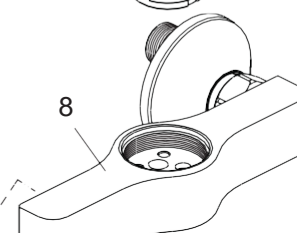

ALPHA

BC654AA

www.idealstandard-dily.cz

BC676AA

Pos.	Signify	Spare parts-Nr.	Quantity	Pos.	Signify	Spare parts-Nr.	Quantity
1	Lever, w/logo-set	B961564AA	1 Pcs.	15	Rosette	A963489AA	1 Pcs.
2	Screw M5x6	A860603NU	1 Pcs.	16	Fiber ring	B950002AA	2 Pcs.
3	Cap decorative	B964696NU	1 Pcs.	17	Nipple M19x1.5LH	Nipple	2 Pcs.
4	Rosette	B961229AA	1 Pcs.	18	O-Ring Ø15.6x1.78	O-ring	2 Pcs.
5	Screw M4x1.5	B961230NU	1 Pcs.	19	Coupling nut	Coupling Nut	2 Pcs.
6	O-Ring Ø39.1x1.3		1 Pcs.	20	Sh.hose L1500mm-compl.	B960604AA	1 Pcs.
7	Cartridge Ø35mm,w/click	B961478NU	1 Pcs.	21	Wall bracket fixed	B9467AA	1 Pcs.
8	Body bath/shower		1 Pcs.	22	Handspray 1F,80mm	Handspray	1 Pcs.
9	Perlator M24x1-D	A960537AA	1 Pcs.				
10	Pull knob	B960486AA	1 Pcs.				
11	Diverter automatic	B960167AA	1 Pcs.				
12	Rv-patrone	A960944NU	1 Pcs.				
13	S-connection-compl.		1 Pcs.				
14	S-connector G3/4		2 Pcs.				

BC649AA

BC661AA

www.idealstandard-dily.cz

Pos.	Signify	Spare parts-Nr.	Quantity	Pos.	Signify	Spare parts-Nr.	Quantity
1	Lever,w/logo-compl.	B961564AA	1 Pcs.	12	Cast spout	Cast spout	1 Pcs.
2	Screw M5x6	A860603NU	1 Pcs.	12a	Tub.spout 200mm-compl.	B964585AA	1 Set
3	Cap decorative	B964696NU	1 Pcs.	13	Casc.perlator M24x1-A	A960321AA	1 Pcs.
4	Rosette	B961229AA	1 Pcs.	13a	Perlator M22x1-A	B960828AA	1 Pcs.
5	Screw M42x1.5	B961230NU	1 Pcs.	14	S-connection-compl.	B950002AA	1 Pcs.
6	O-Ring Ø39.1x1.3		1 Pcs.	15	S-connector G3/4	B950002AA	2 Pcs.
7	Cartridge Ø35mm,w/click	B961478NU	1 Pcs.	16	Rosette	A963489AA	1 Pcs.
8	Body shower		1 Pcs.	17	Fiber ring	B950002AA	2 Pcs.
9	O-Ring Ø18.2x1.7	A961640NU	2 Pcs.	18	Nipple M19x1.5LH	Nipple	2 Pcs.
10	Nipple M22x1-M18x1.5	B960018AA	1 Pcs.	19	O-Ring Ø15.6x1.78	O-ring	2 Pcs.
10a	Nipple M22x1/G3/4	B960286AA	1 Pcs.	20	Coupling nut	Coupling nut	2 Pcs.
11	O-Ring Ø17.5x2.4	B960024NU	1 Pcs.				
11a	O-Ring Ø13.1x1.6		1 Pcs.				
11b	O-Ring Ø13x2.5	A962728NU	2 Pcs.				