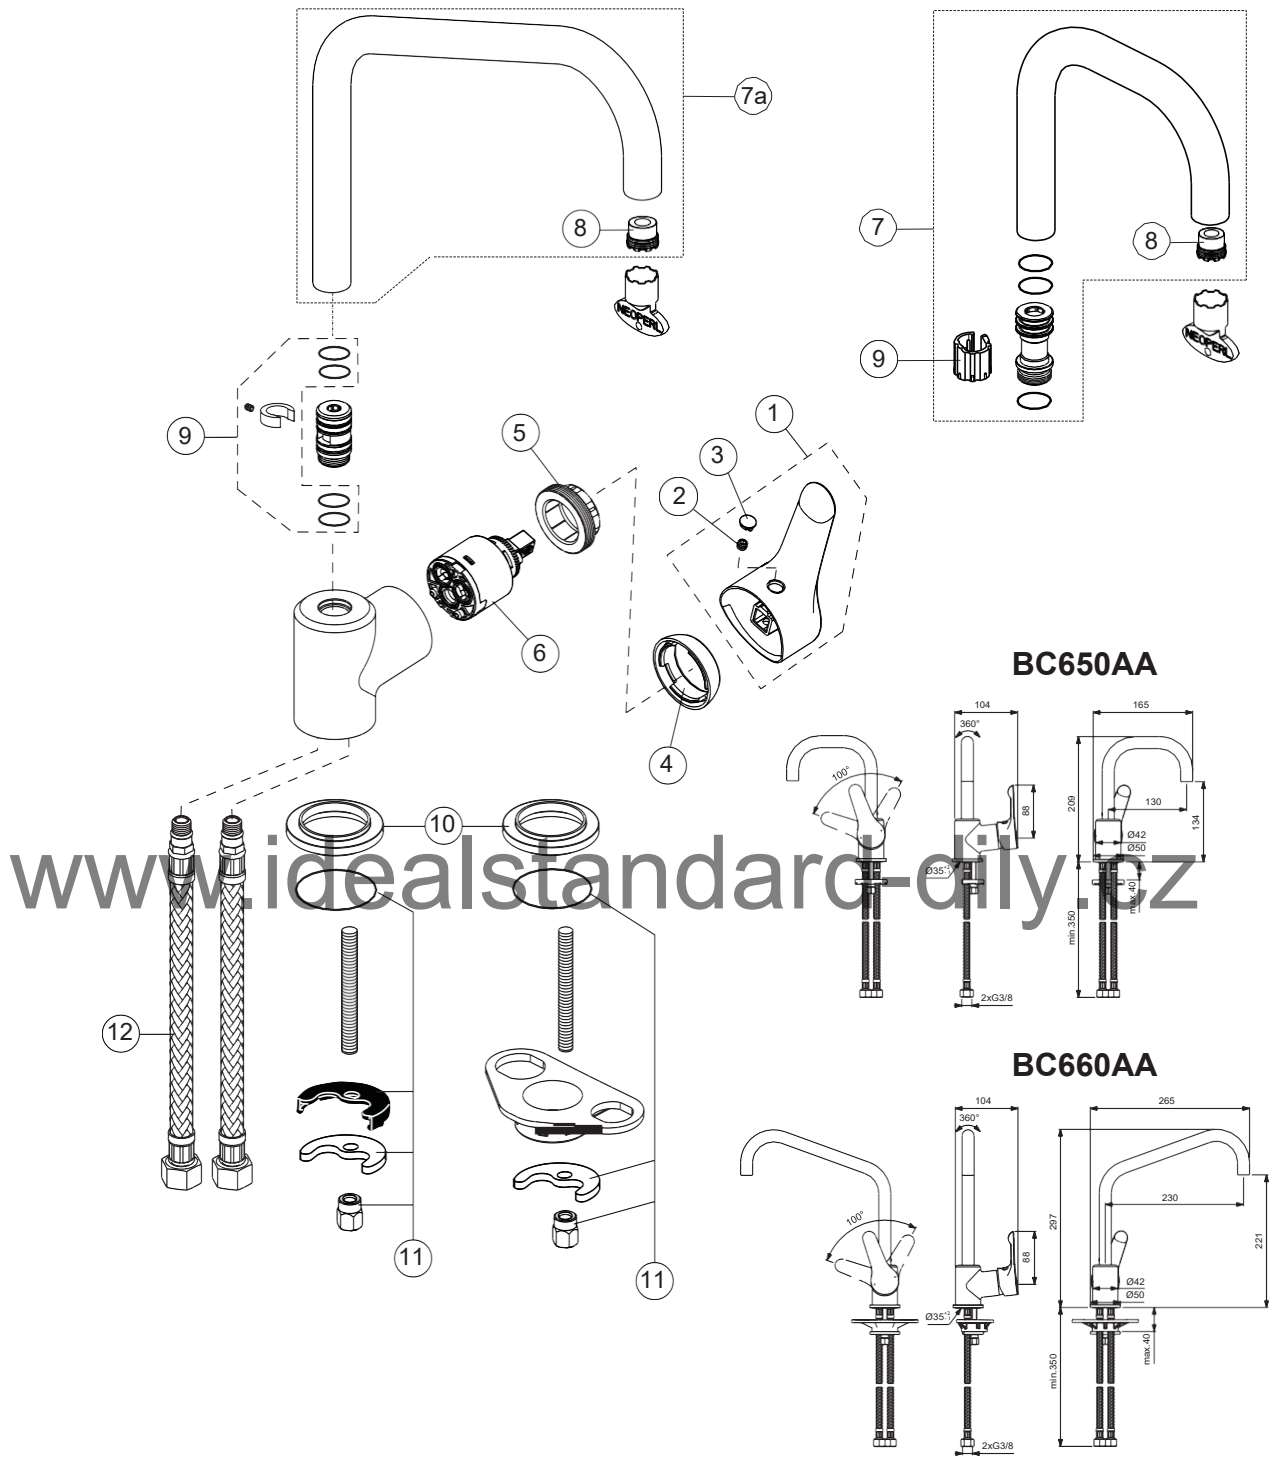

BC649AA

BC661AA

www.idealstandard-dily.cz

Pos.	Signify	Spare parts-Nr.	Quantity	Pos.	Signify	Spare parts-Nr.	Quantity
1	Lever,w/logo-compl.	B961564AA	1 Pcs.	12	Cast spout	Cast spout	1 Pcs.
2	Screw M5x6	A860603NU	1 Pcs.	12a	Tub.spout 200mm-compl.	B964585AA	1 Set
3	Cap decorative	B964696NU	1 Pcs.	13	Casc.perlator M24x1-A	A960321AA	1 Pcs.
4	Rosette	B961229AA	1 Pcs.	13a	Perlator M22x1-A	B960828AA	1 Pcs.
5	Screw M42x1.5	B961230NU	1 Pcs.	14	S-connection-compl.	B950002AA	1 Pcs.
6	O-Ring Ø39.1x1.3		1 Pcs.	15	S-connector G3/4	B950002AA	2 Pcs.
7	Cartridge Ø35mm,w/click	B961478NU	1 Pcs.	16	Rosette	A963489AA	1 Pcs.
8	Body shower		1 Pcs.	17	Fiber ring	B950002AA	2 Pcs.
9	O-Ring Ø18.2x1.7	A961640NU	2 Pcs.	18	Nipple M19x1.5LH	Nipple	2 Pcs.
10	Nipple M22x1-M18x1.5	B960018AA	1 Pcs.	19	O-Ring Ø15.6x1.78	O-ring	2 Pcs.
10a	Nipple M22x1/G3/4	B960286AA	1 Pcs.	20	Coupling nut	Coupling nut	2 Pcs.
11	O-Ring Ø17.5x2.4	B960024NU	1 Pcs.				
11a	O-Ring Ø13.1x1.6		1 Pcs.				
11b	O-Ring Ø13x2.5	A962728NU	2 Pcs.				

ALPHA

Ideal Standard

Pos.	Signify	Spare parts-Nr.	Quantity	Pos.	Signify	Spare parts-Nr.	Quantity
1	Lever, w/logo-compl.	B961564AA	1 Set				
2	Screw M5x6	A860603NU	3 Pcs.				
3	Cap decorative	B964696NU	3 Pcs.				
4	Cap	B964697AA	1 Pcs.				
5	Screw M37x1.5	B964698NU	1 Pcs.				
6	Cartridge Ø35mm, w/click	B961478NU	1 Pcs.				
7	Tub.spout U130mm-compl.	B961202AA	1 Set				
7a	Tub.spout U230mm-compl.	B960962AA	1 Set				
8	Aerator cache M16.5x1	B960497NU	1 Pcs.				
9	Sealing set for tub.spout	B960839NU	1 Set				
10	Rosette decorative	B960712AA	1 Pcs.				
11	Fixation kit	B964702NU	1 Pcs.				
12	Fl.pexhose G3/8/L445mm	A963600NU	1 Pcs.				