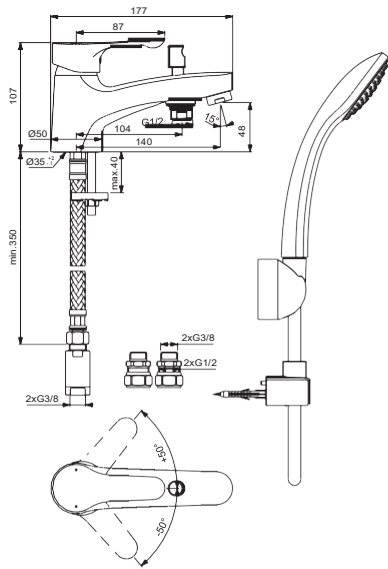

ALPHA

Ideal Standard

BC681AA