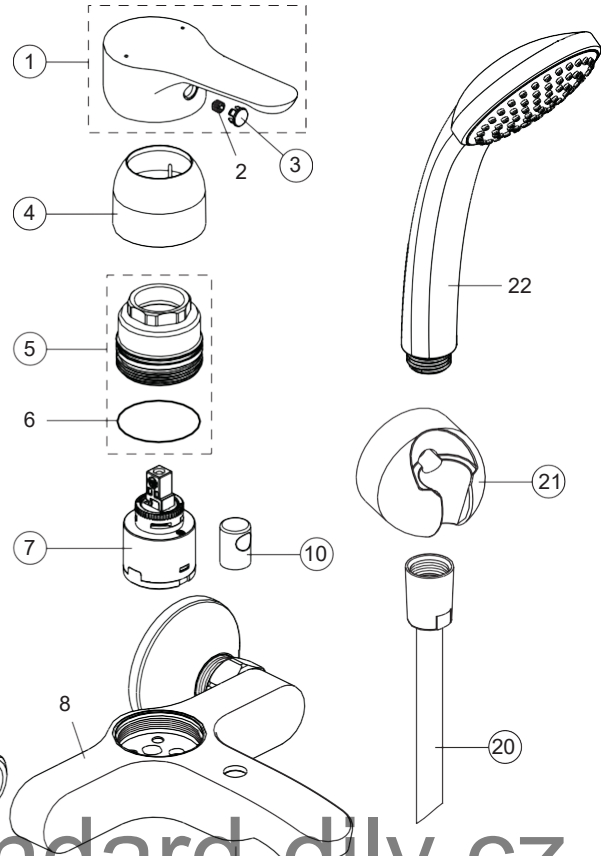

BC488AA

Pos.	Signify	Spare parts-Nr.	Quantity	Pos.	Signify	Spare parts-Nr.	Quantity
1	Lever,w/logo-set	B961564AA	1 Pcs.	15	Fiber ring	B950002AA	2 Pcs.
2	Screw M5x6	A860603NU	1 Pcs.	16	Nipple M19x1.5LH	Nipple	2 Pcs.
3	Cap decorative	B964696NU	1 Pcs.	17	O-Ring Ø15.6x1.78	O-ring	2 Pcs.
4	Rosette	B961229AA	1 Pcs.	18	Coupling nut	Coupling Nut	2 Pcs.
5+pos.6	Screw M42x1.5	B961230NU	1 Pcs.				
6	O-Ring Ø39.1x1.3		1 Pcs.				
7	Cartridge Ø35mm	B961480NU	1 Pcs.				
8	Body shower		1 Pcs.				
9	O-Ring Ø10x1.5	B960645NU	1 Pcs.				
10	Nipple G1/2-M12x1	B960646AA	1 Pcs.				
11	Non return valve	B961346NU	1 Pcs.				
12	S-connection-compl.	B950002AA	1 Pcs.				
13	S-connector G3/4	B950002AA	2 Pcs.				
14	Rosette	A963489AA	1 Pcs.				

ALPHA

BC654AA

www.idealstandard-dily.cz

BC676AA

Pos.	Signify	Spare parts-Nr.	Quantity	Pos.	Signify	Spare parts-Nr.	Quantity
1	Lever, w/logo-set	B961564AA	1 Pcs.	15	Rosette	A963489AA	1 Pcs.
2	Screw M5x6	A860603NU	1 Pcs.	16	Fiber ring	B950002AA	2 Pcs.
3	Cap decorative	B964696NU	1 Pcs.	17	Nipple M19x1.5LH	Nipple	2 Pcs.
4	Rosette	B961229AA	1 Pcs.	18	O-Ring Ø15.6x1.78	O-ring	2 Pcs.
5	Screw M4x1.5	B961230NU	1 Pcs.	19	Coupling nut	Coupling Nut	2 Pcs.
6	O-Ring Ø39.1x1.3		1 Pcs.	20	Sh.hose L1500mm-compl.	B960604AA	1 Pcs.
7	Cartridge Ø35mm,w/click	B961478NU	1 Pcs.	21	Wall bracket fixed	B9467AA	1 Pcs.
8	Body bath/shower		1 Pcs.	22	Handspray 1F,80mm	Handspray	1 Pcs.
9	Perlator M24x1-D	A960537AA	1 Pcs.				
10	Pull knob	B960486AA	1 Pcs.				
11	Diverter automatic	B960167AA	1 Pcs.				
12	Rv-patrone	A960944NU	1 Pcs.				
13	S-connection-compl.		1 Pcs.				
14	S-connector G3/4		2 Pcs.				