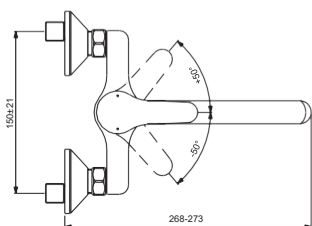

ALPHA

BC654AA

www.idealstandard-dily.cz

BC676AA

Pos.	Signify	Spare parts-Nr.	Quantity	Pos.	Signify	Spare parts-Nr.	Quantity
1	Lever, w/logo-set	B961564AA	1 Pcs.	15	Rosette	A963489AA	1 Pcs.
2	Screw M5x6	A860603NU	1 Pcs.	16	Fiber ring	B950002AA	2 Pcs.
3	Cap decorative	B964696NU	1 Pcs.	17	Nipple M19x1.5LH	Nipple	2 Pcs.
4	Rosette	B961229AA	1 Pcs.	18	O-Ring Ø15.6x1.78	O-ring	2 Pcs.
5	Screw M4x1.5	B961230NU	1 Pcs.	19	Coupling nut	Coupling Nut	2 Pcs.
6	O-Ring Ø39.1x1.3		1 Pcs.	20	Sh.hose L1500mm-compl.	B960604AA	1 Pcs.
7	Cartridge Ø35mm,w/click	B961478NU	1 Pcs.	21	Wall bracket fixed	B9467AA	1 Pcs.
8	Body bath/shower		1 Pcs.	22	Handspray 1F,80mm	Handspray	1 Pcs.
9	Perlator M24x1-D	A960537AA	1 Pcs.				
10	Pull knob	B960486AA	1 Pcs.				
11	Diverter automatic	B960167AA	1 Pcs.				
12	Rv-patrone	A960944NU	1 Pcs.				
13	S-connection-compl.		1 Pcs.				
14	S-connector G3/4		2 Pcs.				

BC649AA

BC661AA

www.idealstandard-dily.cz

Pos.	Signify	Spare parts-Nr.	Quantity	Pos.	Signify	Spare parts-Nr.	Quantity
1	Lever,w/logo-compl.	B961564AA	1 Pcs.	12	Cast spout	Cast spout	1 Pcs.
2	Screw M5x6	A860603NU	1 Pcs.	12a	Tub.spout 200mm-compl.	B964585AA	1 Set
3	Cap decorative	B964696NU	1 Pcs.	13	Casc.perlator M24x1-A	A960321AA	1 Pcs.
4	Rosette	B961229AA	1 Pcs.	13a	Perlator M22x1-A	B960828AA	1 Pcs.
5	Screw M42x1.5	B961230NU	1 Pcs.	14	S-connection-compl.	B950002AA	1 Pcs.
6	O-Ring Ø39.1x1.3		1 Pcs.	15	S-connector G3/4	B950002AA	2 Pcs.
7	Cartridge Ø35mm,w/click	B961478NU	1 Pcs.	16	Rosette	A963489AA	1 Pcs.
8	Body shower		1 Pcs.	17	Fiber ring	B950002AA	2 Pcs.
9	O-Ring Ø18.2x1.7	A961640NU	2 Pcs.	18	Nipple M19x1.5LH	Nipple	2 Pcs.
10	Nipple M22x1-M18x1.5	B960018AA	1 Pcs.	19	O-Ring Ø15.6x1.78	O-ring	2 Pcs.
10a	Nipple M22x1/G3/4	B960286AA	1 Pcs.	20	Coupling nut	Coupling nut	2 Pcs.
11	O-Ring Ø17.5x2.4	B960024NU	1 Pcs.				
11a	O-Ring Ø13.1x1.6		1 Pcs.				
11b	O-Ring Ø13x2.5	A962728NU	2 Pcs.				