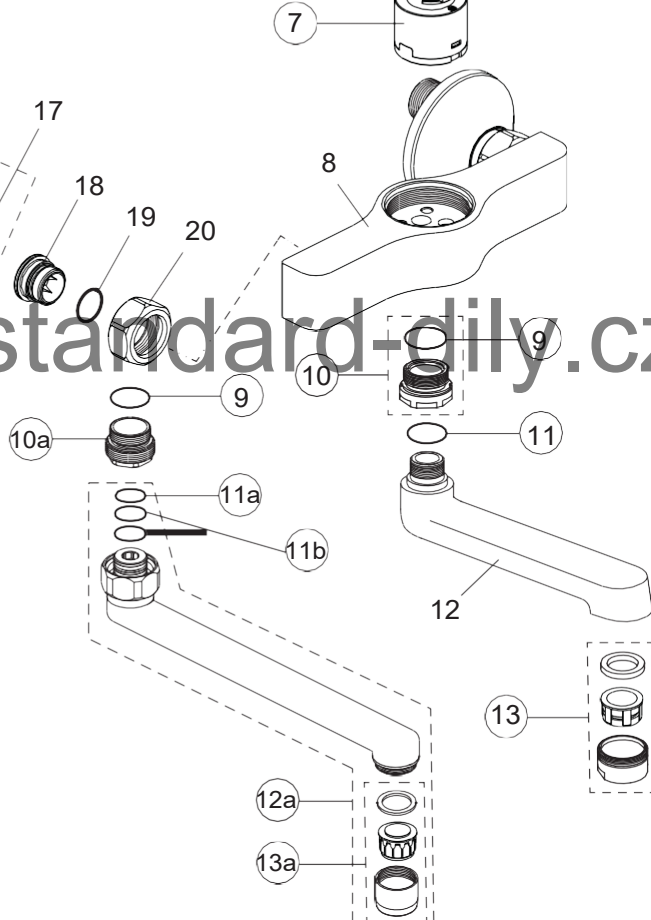

ALPHA

BC654AA

www.idealstandard-dily.cz

BC676AA

Pos.	Signify	Spare parts-Nr.	Quantity	Pos.	Signify	Spare parts-Nr.	Quantity
1	Lever, w/logo-set	B961564AA	1 Pcs.	15	Rosette	A963489AA	1 Pcs.
2	Screw M5x6	A860603NU	1 Pcs.	16	Fiber ring	B950002AA	2 Pcs.
3	Cap decorative	B964696NU	1 Pcs.	17	Nipple M19x1.5LH	Nipple	2 Pcs.
4	Rosette	B961229AA	1 Pcs.	18	O-Ring Ø15.6x1.78	O-ring	2 Pcs.
5	Screw M4x1.5	B961230NU	1 Pcs.	19	Coupling nut	Coupling Nut	2 Pcs.
6	O-Ring Ø39.1x1.3		1 Pcs.	20	Sh.hose L1500mm-compl.	B960604AA	1 Pcs.
7	Cartridge Ø35mm,w/click	B961478NU	1 Pcs.	21	Wall bracket fixed	B9467AA	1 Pcs.
8	Body bath/shower		1 Pcs.	22	Handspray 1F,80mm	Handspray	1 Pcs.
9	Perlator M24x1-D	A960537AA	1 Pcs.				
10	Pull knob	B960486AA	1 Pcs.				
11	Diverter automatic	B960167AA	1 Pcs.				
12	Rv-patrone	A960944NU	1 Pcs.				
13	S-connection-compl.		1 Pcs.				
14	S-connector G3/4		2 Pcs.				

BC649AA

BC661AA

www.idealstandard-dily.cz

Pos.	Signify	Spare parts-Nr.	Quantity	Pos.	Signify	Spare parts-Nr.	Quantity
1	Lever,w/logo-compl.	B961564AA	1 Pcs.	12	Cast spout	Cast spout	1 Pcs.
2	Screw M5x6	A860603NU	1 Pcs.	12a	Tub.spout 200mm-compl.	B964585AA	1 Set
3	Cap decorative	B964696NU	1 Pcs.	13	Casc.perlator M24x1-A	A960321AA	1 Pcs.
4	Rosette	B961229AA	1 Pcs.	13a	Perlator M22x1-A	B960828AA	1 Pcs.
5	Screw M42x1.5	B961230NU	1 Pcs.	14	S-connection-compl.	B950002AA	1 Pcs.
6	O-Ring Ø39.1x1.3		1 Pcs.	15	S-connector G3/4	B950002AA	2 Pcs.
7	Cartridge Ø35mm,w/click	B961478NU	1 Pcs.	16	Rosette	A963489AA	1 Pcs.
8	Body shower		1 Pcs.	17	Fiber ring	B950002AA	2 Pcs.
9	O-Ring Ø18.2x1.7	A961640NU	2 Pcs.	18	Nipple M19x1.5LH	Nipple	2 Pcs.
10	Nipple M22x1-M18x1.5	B960018AA	1 Pcs.	19	O-Ring Ø15.6x1.78	O-ring	2 Pcs.
10a	Nipple M22x1/G3/4	B960286AA	1 Pcs.	20	Coupling nut	Coupling nut	2 Pcs.
11	O-Ring Ø17.5x2.4	B960024NU	1 Pcs.				
11a	O-Ring Ø13.1x1.6		1 Pcs.				
11b	O-Ring Ø13x2.5	A962728NU	2 Pcs.				