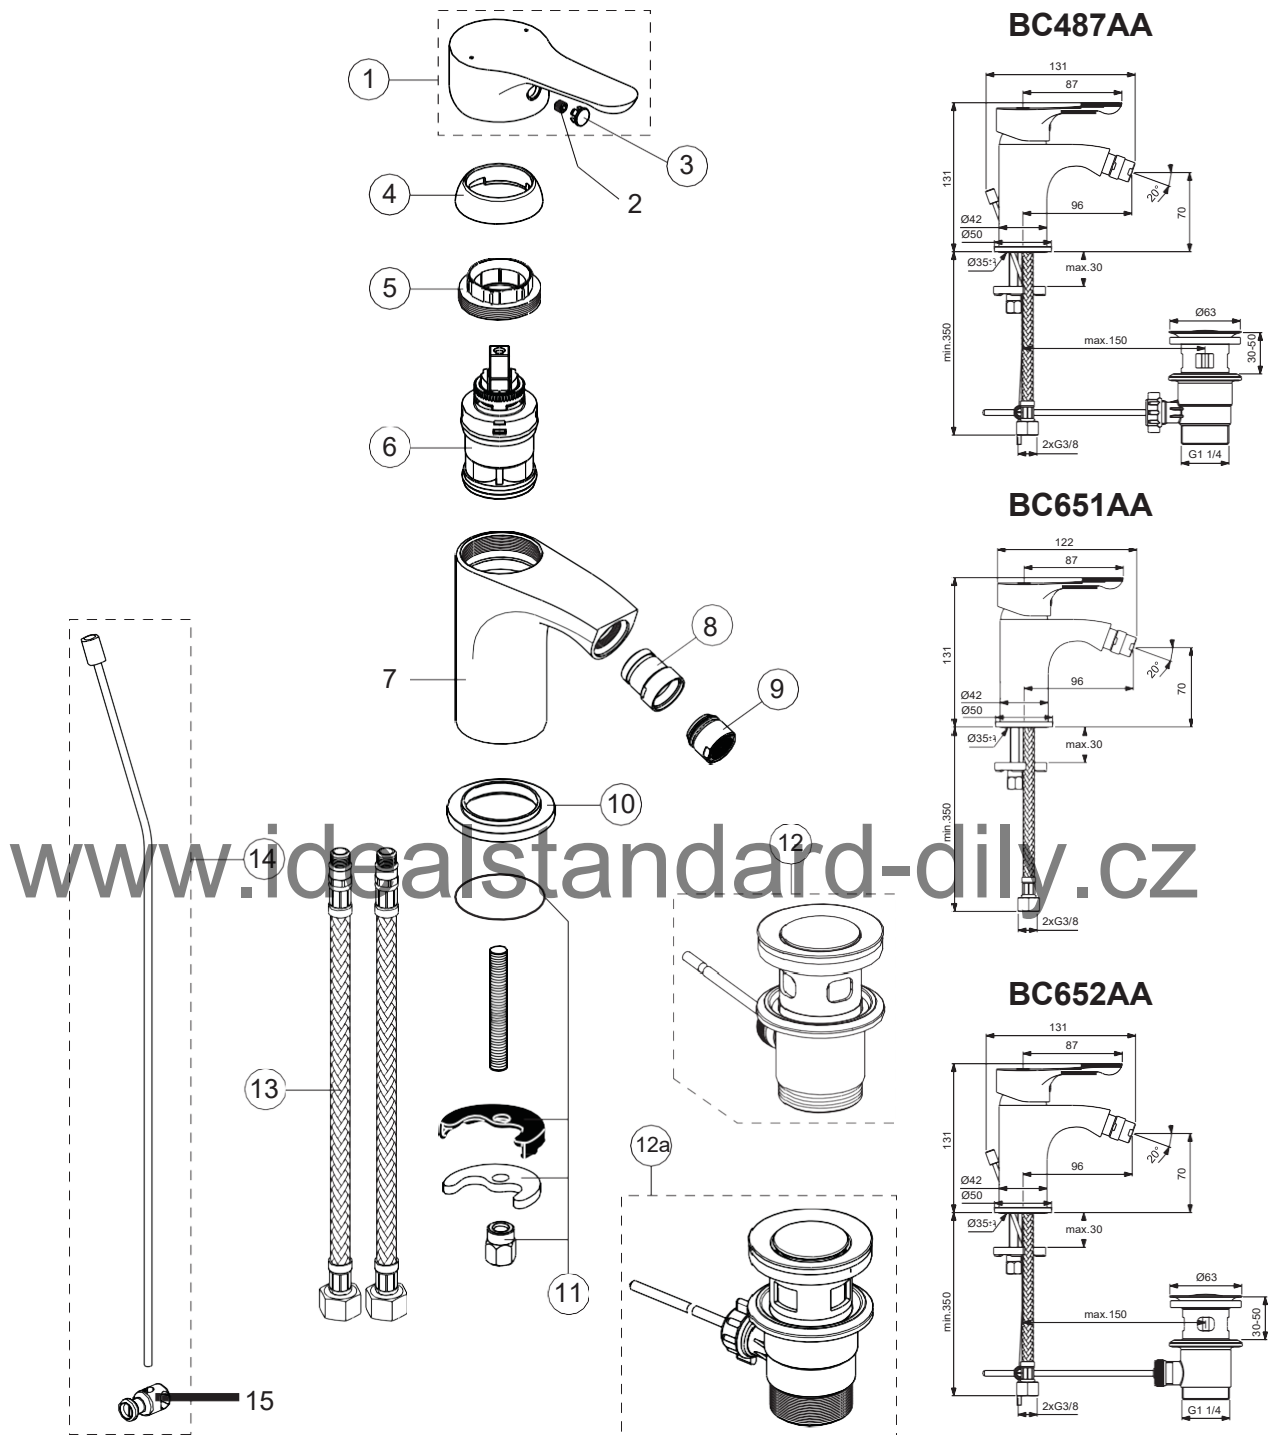

ALPHA

Pos.	Signify	Spare parts-Nr.	Quantity	Pos.	Signify	Spare parts-Nr.	Quantity
1	Lever,w/logo-compl.	B961564AA	1 Set	12a	Pop-up waste-plastic	B964550AA	1 Pcs.
2	Screw M5x6	A860603NU	1 Pcs.	13	Flex pexhose G3/8 /L445	A963600NU	1 Pcs.
3	Cap decorative	B964696NU	1 Pcs.	14	Pop up waste-compl.	B961384AA	1 Pcs.
4	Cap	B964697AA	1 Pcs.	15	Pop up waste shackle	A963404NU	1 Pcs.
5	Screw M38x1.5	B961474NU	1 Pcs.				
6	Cartridge Ø35mm,w/click Cartridge Ø35mm	B961476NU B961475NU	1 Pcs. 1 Pcs. (for BC651AA)				
7	Body bidet		1 Pcs.				
8	Ball joint M18x1	A960019AA	1 Pcs.				
9	Aerator M18x1	B964902AA	1 Pcs. (for BC487AA)				
	Aerator M18x1, 5l/min	A963369AA	1 Pcs.				
10	Rosette decorative	B960712AA	1 Pcs.				
11	Connecting set	B964702NU	1 Pcs.				
12	Pop-up drain ass.	A962991AA	1 Pcs.