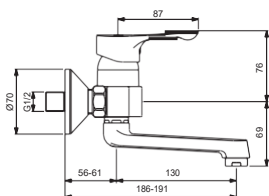

ALPHA

BC654AA

www.idealstandard-dily.cz

BC676AA

Pos.	Signify	Spare parts-Nr.	Quantity	Pos.	Signify	Spare parts-Nr.	Quantity
1	Lever, w/logo-set	B961564AA	1 Pcs.	15	Rosette	A963489AA	1 Pcs.
2	Screw M5x6	A860603NU	1 Pcs.	16	Fiber ring	B950002AA	2 Pcs.
3	Cap decorative	B964696NU	1 Pcs.	17	Nipple M19x1.5LH	Nipple	2 Pcs.
4	Rosette	B961229AA	1 Pcs.	18	O-Ring Ø15.6x1.78	O-ring	2 Pcs.
5	Screw M4x1.5	B961230NU	1 Pcs.	19	Coupling nut	Coupling Nut	2 Pcs.
6	O-Ring Ø39.1x1.3		1 Pcs.	20	Sh.hose L1500mm-compl.	B960604AA	1 Pcs.
7	Cartridge Ø35mm,w/click	B961478NU	1 Pcs.	21	Wall bracket fixed	B9467AA	1 Pcs.
8	Body bath/shower		1 Pcs.	22	Handspray 1F,80mm	Handspray	1 Pcs.
9	Perlator M24x1-D	A960537AA	1 Pcs.				
10	Pull knob	B960486AA	1 Pcs.				
11	Diverter automatic	B960167AA	1 Pcs.				
12	Rv-patrone	A960944NU	1 Pcs.				
13	S-connection-compl.		1 Pcs.				
14	S-connector G3/4		2 Pcs.				

BC649AA

BC661AA

www.idealstandard-dily.cz

Pos.	Signify	Spare parts-Nr.	Quantity	Pos.	Signify	Spare parts-Nr.	Quantity
1	Lever,w/logo-compl.	B961564AA	1 Pcs.	12	Cast spout	Cast spout	1 Pcs.
2	Screw M5x6	A860603NU	1 Pcs.	12a	Tub.spout 200mm-compl.	B964585AA	1 Set
3	Cap decorative	B964696NU	1 Pcs.	13	Casc.perlator M24x1-A	A960321AA	1 Pcs.
4	Rosette	B961229AA	1 Pcs.	13a	Perlator M22x1-A	B960828AA	1 Pcs.
5	Screw M42x1.5	B961230NU	1 Pcs.	14	S-connection-compl.	B950002AA	1 Pcs.
6	O-Ring Ø39.1x1.3		1 Pcs.	15	S-connector G3/4	B950002AA	2 Pcs.
7	Cartridge Ø35mm,w/click	B961478NU	1 Pcs.	16	Rosette	A963489AA	1 Pcs.
8	Body shower		1 Pcs.	17	Fiber ring	B950002AA	2 Pcs.
9	O-Ring Ø18.2x1.7	A961640NU	2 Pcs.	18	Nipple M19x1.5LH	Nipple	2 Pcs.
10	Nipple M22x1-M18x1.5	B960018AA	1 Pcs.	19	O-Ring Ø15.6x1.78	O-ring	2 Pcs.
10a	Nipple M22x1/G3/4	B960286AA	1 Pcs.	20	Coupling nut	Coupling nut	2 Pcs.
11	O-Ring Ø17.5x2.4	B960024NU	1 Pcs.				
11a	O-Ring Ø13.1x1.6		1 Pcs.				
11b	O-Ring Ø13x2.5	A962728NU	2 Pcs.				