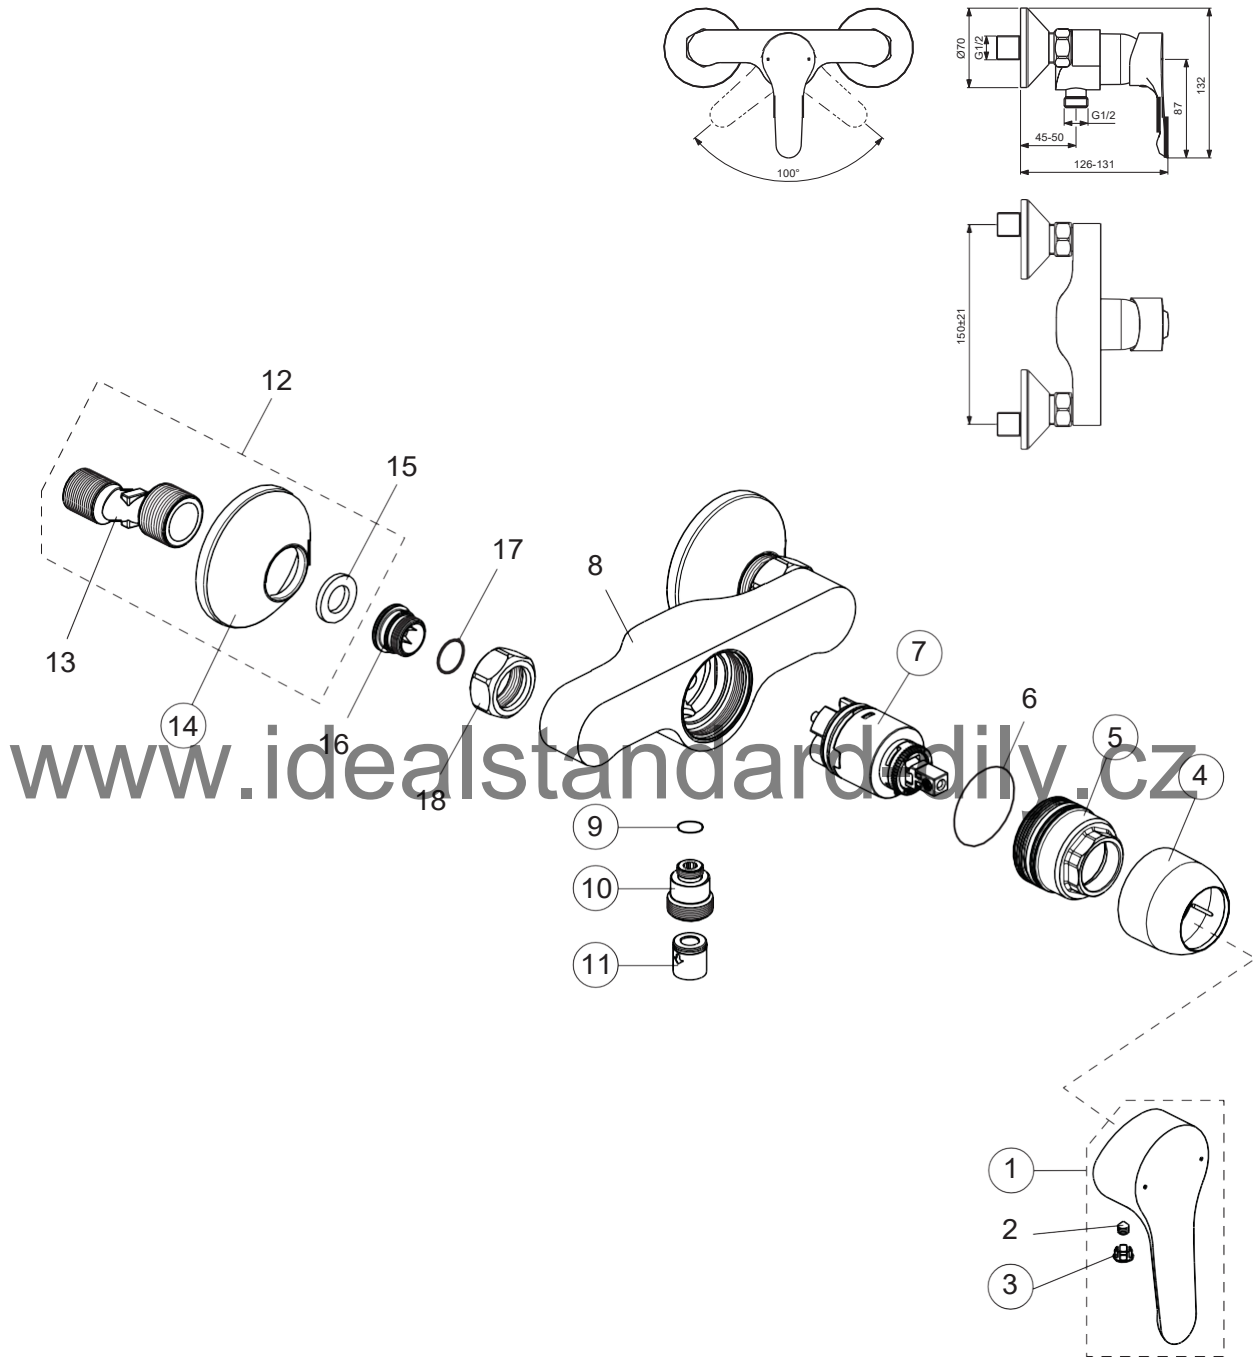

ALPHA

Pos.	Signify	Spare parts-Nr.	Quantity	Pos.	Signify	Spare parts-Nr.	Quantity
1	Lever,w/logo-compl.	B961564AA	1 Set	14	Pop up waste shackle	A963404NU	1 Pcs.
2	Screw M5x6	A860603NU	1 Pcs.				
3	Cap decorative	B964696NU	1 Pcs.				
4	Cap	B964697AA	1 Pcs.				
5	Screw M38x1.5	B961474NU	1 Pcs.				
6	Cartridge Ø35mm,w/click	B961476NU	1 Pcs.				
7	Body basin		1 Pcs.				
8	Casc.perlator M24x1-A	A960321AA	1 Pcs.				
9	Rosette decorative	B960712AA	1 Pcs.				
10	Connecting set	B964702NU	1 Pcs.				
11	Pop-up drain ass.	A962991AA	1 Pcs.				
11a	Pop-up waste-plastic	B964550AA	1 Pcs.				
12	Flex pexhose G3/8 /L445	A963600NU	1 Pcs.				
13	Pop up waste-compl.	B961384AA	1 Pcs.				

BC488AA

Pos.	Signify	Spare parts-Nr.	Quantity	Pos.	Signify	Spare parts-Nr.	Quantity
1	Lever,w/logo-set	B961564AA	1 Pcs.	15	Fiber ring	B950002AA	2 Pcs.
2	Screw M5x6	A860603NU	1 Pcs.	16	Nipple M19x1.5LH	Nipple	2 Pcs.
3	Cap decorative	B964696NU	1 Pcs.	17	O-Ring Ø15.6x1.78	O-ring	2 Pcs.
4	Rosette	B961229AA	1 Pcs.	18	Coupling nut	Coupling Nut	2 Pcs.
5+pos.6	Screw M42x1.5	B961230NU	1 Pcs.				
6	O-Ring Ø39.1x1.3		1 Pcs.				
7	Cartridge Ø35mm	B961480NU	1 Pcs.				
8	Body shower		1 Pcs.				
9	O-Ring Ø10x1.5	B960645NU	1 Pcs.				
10	Nipple G1/2-M12x1	B960646AA	1 Pcs.				
11	Non return valve	B961346NU	1 Pcs.				
12	S-connection-compl.	B950002AA	1 Pcs.				
13	S-connector G3/4	B950002AA	2 Pcs.				
14	Rosette	A963489AA	1 Pcs.				