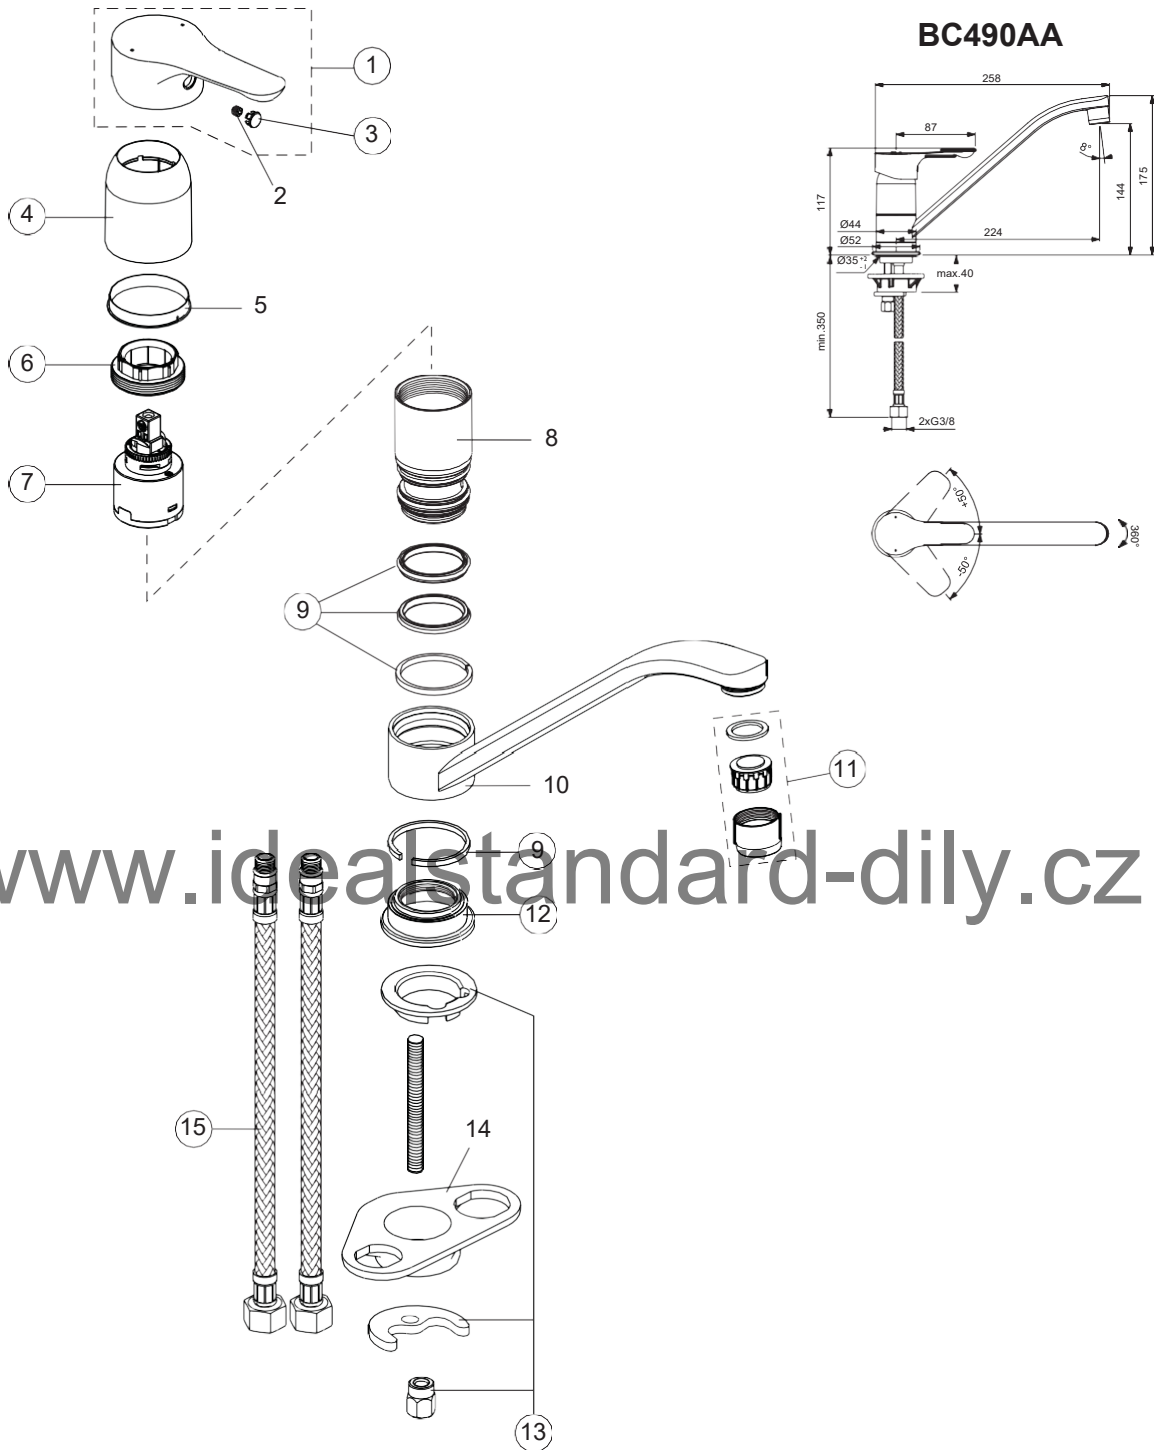

ALPHA

Pos.	Signify	Spare parts-Nr.	Quantity	Pos.	Signify	Spare parts-Nr.	Quantity
1	Lever,w/logo-compl.	B961564AA	1 Set	12a	Pop-up waste-plastic	B964550AA	1 Pcs.
2	Screw M5x6	A860603NU	1 Pcs.	13	Flex pexhose G3/8 /L445	A963600NU	1 Pcs.
3	Cap decorative	B964696NU	1 Pcs.	14	Pop up waste-compl.	B961384AA	1 Pcs.
4	Cap	B964697AA	1 Pcs.	15	Pop up waste shackle	A963404NU	1 Pcs.
5	Screw M38x1.5	B961474NU	1 Pcs.				
6	Cartridge Ø35mm,w/click Cartridge Ø35mm	B961476NU B961475NU	1 Pcs. 1 Pcs. (for BC651AA)				
7	Body bidet		1 Pcs.				
8	Ball joint M18x1	A960019AA	1 Pcs.				
9	Aerator M18x1	B964902AA	1 Pcs. (for BC487AA)				
	Aerator M18x1, 5l/min	A963369AA	1 Pcs.				
10	Rosette decorative	B960712AA	1 Pcs.				
11	Connecting set	B964702NU	1 Pcs.				
12	Pop-up drain ass.	A962991AA	1 Pcs.				

BC488AA

Pos.	Signify	Spare parts-Nr.	Quantity	Pos.	Signify	Spare parts-Nr.	Quantity
1	Lever,w/logo-set	B961564AA	1 Pcs.	15	Fiber ring	B950002AA	2 Pcs.
2	Screw M5x6	A860603NU	1 Pcs.	16	Nipple M19x1.5LH	Nipple	2 Pcs.
3	Cap decorative	B964696NU	1 Pcs.	17	O-Ring Ø15.6x1.78	O-ring	2 Pcs.
4	Rosette	B961229AA	1 Pcs.	18	Coupling nut	Coupling Nut	2 Pcs.
5+pos.6	Screw M42x1.5	B961230NU	1 Pcs.				
6	O-Ring Ø39.1x1.3		1 Pcs.				
7	Cartridge Ø35mm	B961480NU	1 Pcs.				
8	Body shower		1 Pcs.				
9	O-Ring Ø10x1.5	B960645NU	1 Pcs.				
10	Nipple G1/2-M12x1	B960646AA	1 Pcs.				
11	Non return valve	B961346NU	1 Pcs.				
12	S-connection-compl.	B950002AA	1 Pcs.				
13	S-connector G3/4	B950002AA	2 Pcs.				
14	Rosette	A963489AA	1 Pcs.				