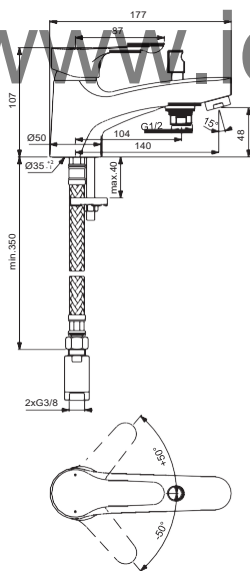

BC655AA

www.idealstandard-dily.cz

Pos.	Signify	Spare parts-Nr.	Quantity	Pos.	Signify	Spare parts-Nr.	Quantity
1	Lever,w/logo-set	B961564AA	1 Pcs.	14	Noice reducer for flex hoses	A963777AT	1 Pcs.
2	Screw M5x6	A860603NU	1 Pcs.	14a	Connector-set G3/8,Ø15	B960845NU	1 Set
3	Cap decorative	B964696NU	1 Pcs.	15	Fiber ring Ø14.5x8x2	A963307NU	2 Pcs.
4	Cap	B964697AA	1 Pcs.	16	Shower hose bracket	B1364AA	1 Pcs.
5	Screw M3.8x1.5	B961474NU	1 Pcs.	17	Flexible hose G1/2 /L1800	A963173NU	1 Pcs.
6	Cartridge Ø35mm,w/click	B961480NU	1 Pcs.	18	Wall bracket fixed	B9467AA	1 Pcs.
7	Body bath/shower		1 Pcs.	19	Handspray 1F,80mm	Handspray	1 Pcs.
8	Perlator M24x1-D	A960537AA	1 Pcs.				
9	Pull knob for diverter	B960486AA	1 Pcs.				
10	Diverter automatic	B960167AA	1 Pcs.				
11	Rv-patrone	A960944NU	2 Pcs.				
12	Connecting set	B964701NU	1 Set				
13	Flex hose G3/8 M12x1/L430	A963449NU	1 Pcs.