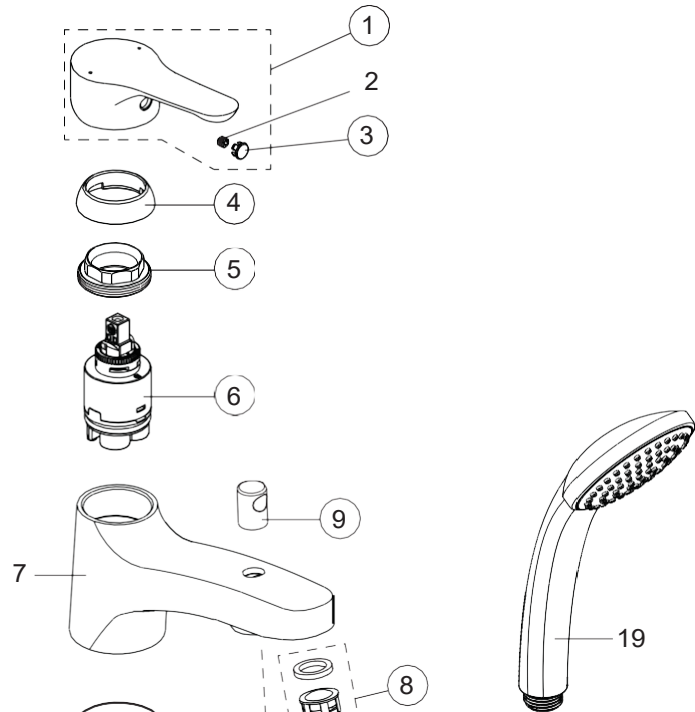

ALPHA

Ideal Standard

BC681AA