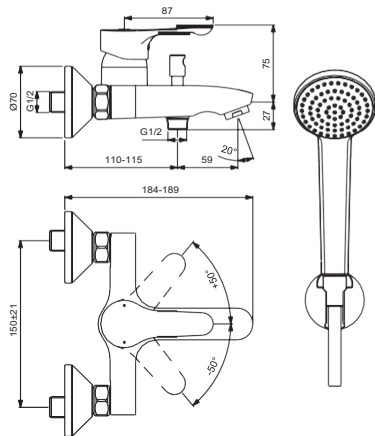

BC488AA

Pos.	Signify	Spare parts-Nr.	Quantity	Pos.	Signify	Spare parts-Nr.	Quantity
1	Lever,w/logo-set	B961564AA	1 Pcs.	15	Fiber ring	B950002AA	2 Pcs.
2	Screw M5x6	A860603NU	1 Pcs.	16	Nipple M19x1.5LH	Nipple	2 Pcs.
3	Cap decorative	B964696NU	1 Pcs.	17	O-Ring Ø15.6x1.78	O-ring	2 Pcs.
4	Rosette	B961229AA	1 Pcs.	18	Coupling nut	Coupling Nut	2 Pcs.
5+pos.6	Screw M42x1.5	B961230NU	1 Pcs.				
6	O-Ring Ø39.1x1.3		1 Pcs.				
7	Cartridge Ø35mm	B961480NU	1 Pcs.				
8	Body shower		1 Pcs.				
9	O-Ring Ø10x1.5	B960645NU	1 Pcs.				
10	Nipple G1/2-M12x1	B960646AA	1 Pcs.				
11	Non return valve	B961346NU	1 Pcs.				
12	S-connection-compl.	B950002AA	1 Pcs.				
13	S-connector G3/4	B950002AA	2 Pcs.				
14	Rosette	A963489AA	1 Pcs.				

ALPHA

BC654AA

www.idealstandard-dily.cz

BC676AA

Pos.	Signify	Spare parts-Nr.	Quantity	Pos.	Signify	Spare parts-Nr.	Quantity
1	Lever, w/logo-set	B961564AA	1 Pcs.	15	Rosette	A963489AA	1 Pcs.
2	Screw M5x6	A860603NU	1 Pcs.	16	Fiber ring	B950002AA	2 Pcs.
3	Cap decorative	B964696NU	1 Pcs.	17	Nipple M19x1.5LH	Nipple	2 Pcs.
4	Rosette	B961229AA	1 Pcs.	18	O-Ring Ø15.6x1.78	O-ring	2 Pcs.
5	Screw M4x1.5	B961230NU	1 Pcs.	19	Coupling nut	Coupling Nut	2 Pcs.
6	O-Ring Ø39.1x1.3		1 Pcs.	20	Sh.hose L1500mm-compl.	B960604AA	1 Pcs.
7	Cartridge Ø35mm,w/click	B961478NU	1 Pcs.	21	Wall bracket fixed	B9467AA	1 Pcs.
8	Body bath/shower		1 Pcs.	22	Handspray 1F,80mm	Handspray	1 Pcs.
9	Perlator M24x1-D	A960537AA	1 Pcs.				
10	Pull knob	B960486AA	1 Pcs.				
11	Diverter automatic	B960167AA	1 Pcs.				
12	Rv-patrone	A960944NU	1 Pcs.				
13	S-connection-compl.		1 Pcs.				
14	S-connector G3/4		2 Pcs.				