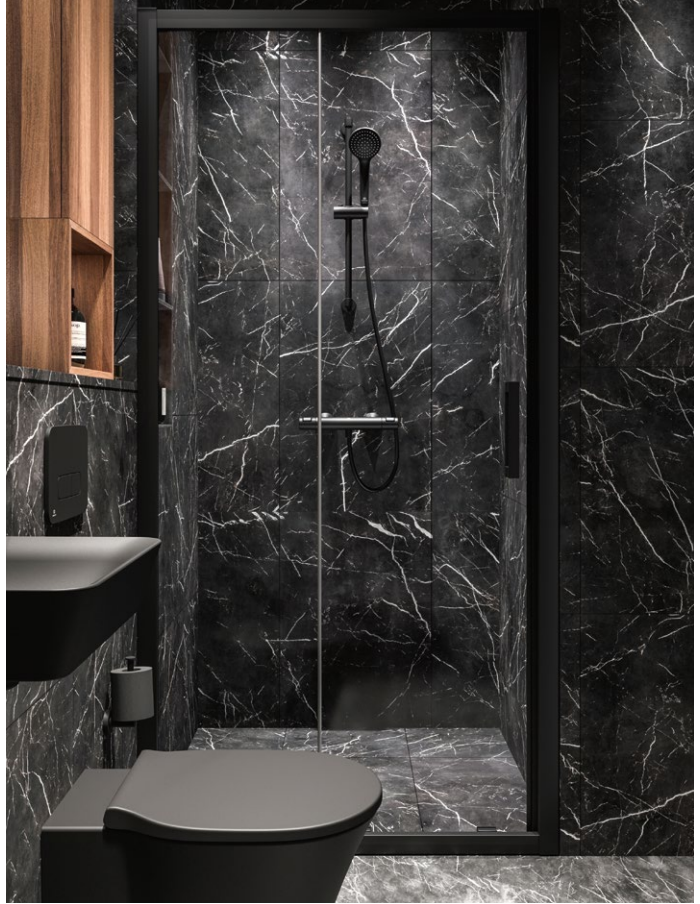

Singular Solutions from Ideal Standard

Singular™
from Ideal Standard

Mirror ▶

Connect 2
Sliding door ▶

lom
Towel hook ▼

Ceraline
Basin mixer ▶

Oleas
Flush plate ▶

lom
Soap holder ▲

Connect Air
Basin ▲

lom
Toilet holder ▼

Connect Air
Wall hung toilet & seat ▶

Ideal Standard

Silk Black

Singular™
from Ideal Standard

Singular Solutions from Ideal Standard

Need support? Ask us about Singular.
Specification, project and design
services in one.

E0054V3
Connect Air
Wall hung toilet
with AquaBlade®

01

E0368V3
Connect Air
Soft closing
wrap over seat

01

R0123A6
Oleas
Flush plate

AA AC JG

BC268XG
Ceraline
Basin mixer

AA

E0307V3
Connect Air
Handwash basin
40cm

01

T4441XG
Accessory
Syphon

A2 A5 GN

T3347BH
Accessory
Mirror with
LED light
80cm

A9115XG
Iom
Towel hook

AA

A9122XG
Iom
Soap holder